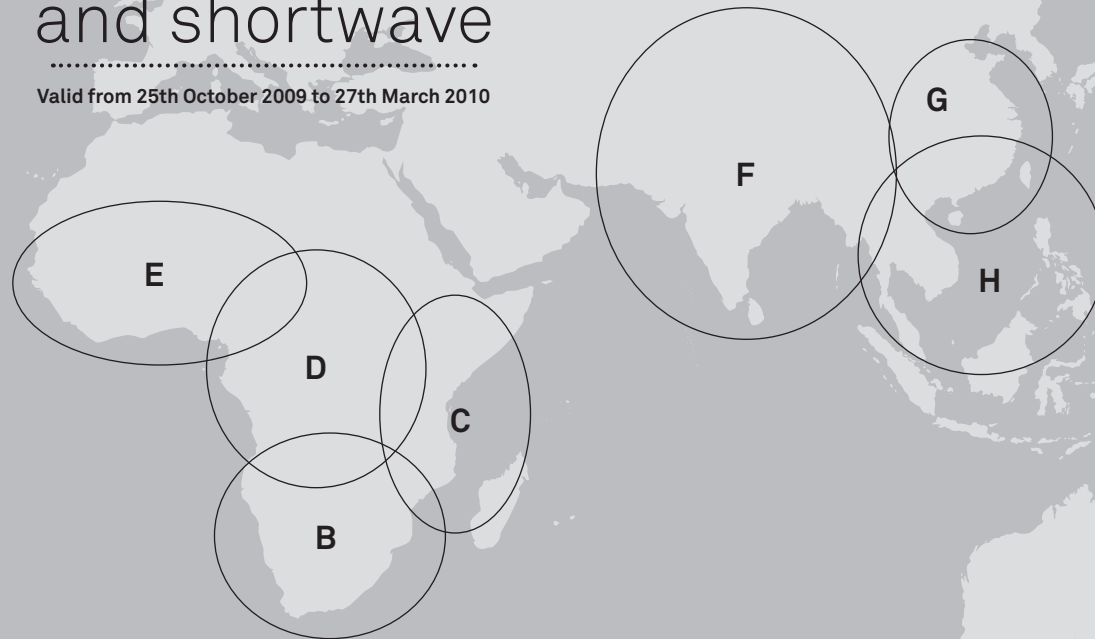

Reception **Worldwide** via satellite and shortwave

Valid from 25th October 2009 to 27th March 2010

Satellite Reception

All our programmes are also available on satellite 24 hours a day with digital quality:

Satellite	Service Area	Frequency / Symbol Rate / FEC
Astra/Sirius4, 4,8°E	Africa	12.605 GHz/V symbol rate: 29.950 FEC: 3/4 Channel RNW2
Intelsat 7, 68.5° E	Southern Africa (via Multichoice)	10.970 GHz/H symbol rate: 30.000 FEC: 5/6 Channel RNW 2
Thaicom 5, 78.5° E	Asia, Africa and Middle East	3.640 GHz/H symbol rate: 28.066 FEC: 3/4 Channel RNW2
Optus D2, 152.0° E	Australia and New Zealand	12.644 GHz/V symbol rate: 22.500 FEC: 3/4 Channel RNW2
Astra 1L, 19.2° E	Europe	12.574 GHz/H symbol rate: 22.000 FEC: 5/6 Channel RNW2
Hotbird 8, 13.0° E	Europe and Middle East	12.207 GHz/H symbol rate: 27.500 FEC: 3/4 Channel RNW2
AMC4, 101.0° W	North America	12.120 GHz/V symbol rate: 30.000 FEC: 3/4 Channel RNW2
SatMex 6, 113.0° W	North, Central and South America	12.080 GHz/H symbol rate: 25.635 FEC: 3/4 Channel RNW2

Radio Netherlands Shortwave Transmission Schedule (in UTC)

Period from 25th October 2009 to 27th March 2010

TIME	SERVICE AREA	KHZ	METERBAND	SCHEDULE
10.00-11.00	G/H China/East Asia	9720	31	Daily
10.00-11.00	H Southeast Asia	12065	25	Daily
10.00-11.00	G East Asia	6040	49	Daily
14.00-16.00	H/F South Asia	12080	25	Daily
14.00-16.00	F South Asia	15595	19	Daily
18.00-19.00	B Southern Africa	6020	49	Daily
18.00-20.00	C East Africa	12045	25	Daily
18.00-20.00	C,D East/Central Africa	11655	25	Daily
19.00-20.00	E West Africa	12080	25	Daily
19.00-21.00	B,D Central/Southern Africa	7425	41	Daily
20.00-21.00	E West Africa	11655	25	Daily
20.00-21.00	E West Africa	21525	13	Daily