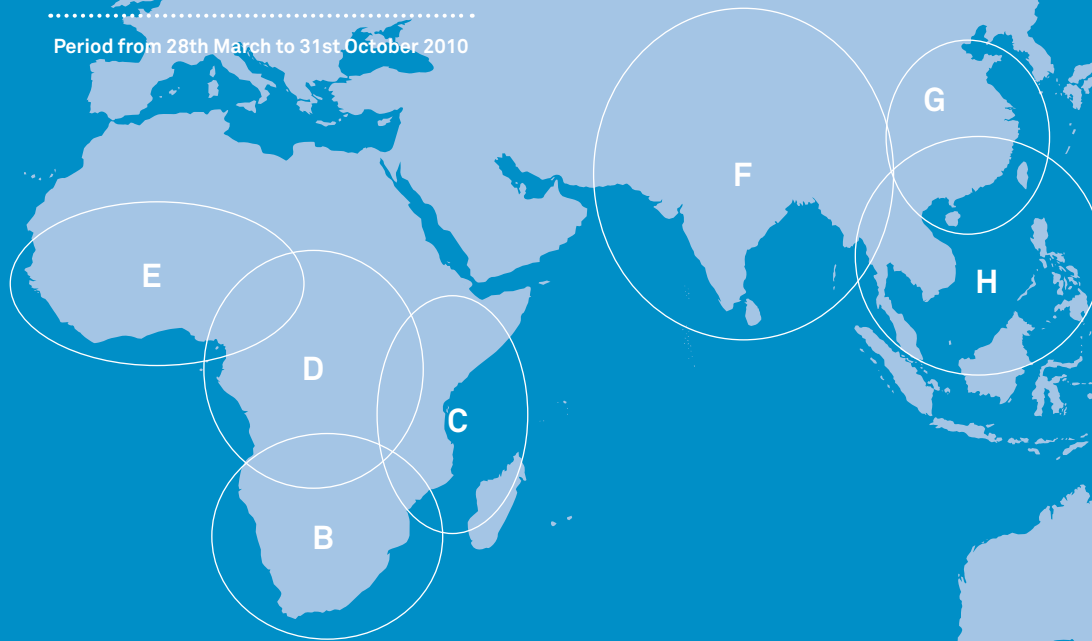

Reception Worldwide via **satellite** and **shortwave**

Period from 28th March to 31st October 2010

March 2010
Subject to alteration

Radio Netherlands Shortwave Transmission Schedule (in UTC)

Period from 28th March to 31st October 2010

TIME	SERVICE AREA	KHZ	METER-BAND	SCHEDULE	TIME	SERVICE AREA	KHZ	METER-BAND	SCHEDULE
Asia					Africa				
10.00-11.00	G/H East/Southeast Asia	11895	25	Daily	18.00-19.00	B Southern Africa	6020	49	Daily
10.00-11.00	G China/East Asia	12065	25	Daily	18.00-20.00	C,D East/Central Africa	15535	19	Daily
10.00-11.00	F/H South/Southeast Asia	15110	19	Daily	19.00-21.00	C,D East/Central Africa	11970	25	Daily
14.00-16.00	F South Asia	11835	25	Daily	19.00-21.00	E West Africa	11610	25	Daily
14.00-16.00	F South Asia	15745	19	Daily	19.00-21.00	B,D Southern/Central Africa	7425	41	Daily