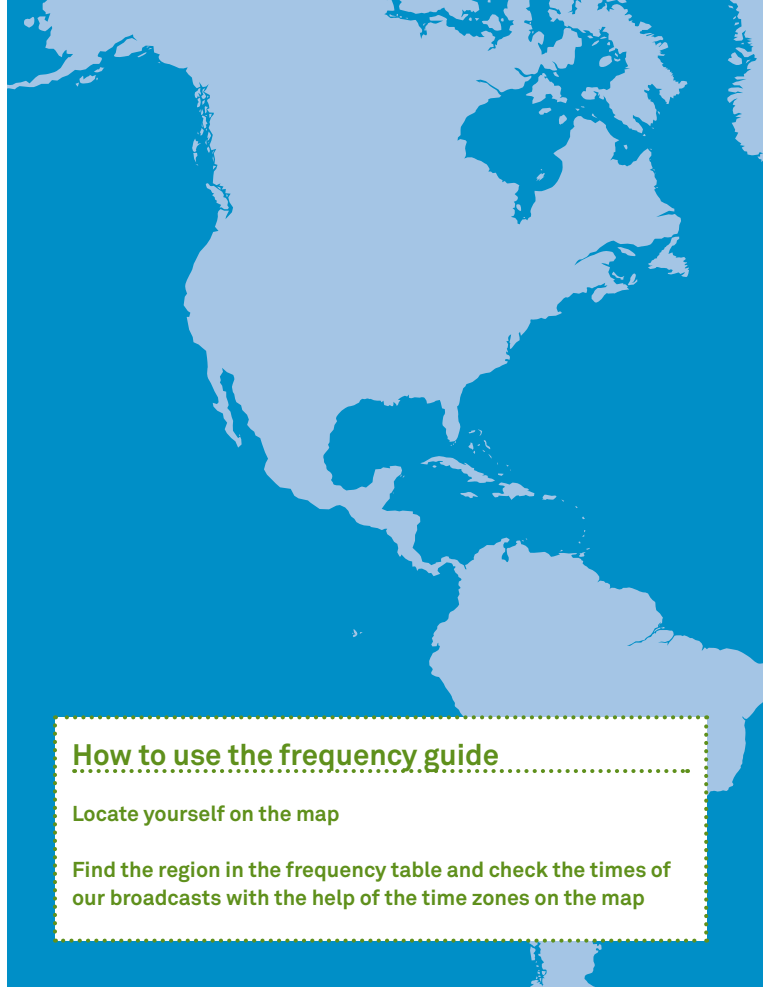

Summer Season 2010

Radio Netherlands Worldwide is popping up in lots of new places at the start of 2010. Of course, we will still be working hard to improve our own broadcasts and website.

Our expanded hour-long **Earth Beat** – our sustainable development show – is being made for our own broadcasts and our radio partners in US and now in India as well. **The State We're In** is expanding its partnership network too and is looking for more contributions from you. Visit the site and find out how your story can be featured in the show and don't forget the Facebook page.

Our **Classic Dox** series is continuing and there'll be more video content on offer online.

RNW's music productions, showcasing the best in classical, jazz, world music and European pop will also feature prominently in the summer season – both online and on air. In April we will start with our new series of world music **Hear the World**.

We have news and current affairs with **Newsline** and **Network Europe** and our video review of the week's Dutch news, This Week in the Netherlands, can be found online every Friday. African coverage has also been strengthened with more online and more on air from the **Bridges with Africa** team.

Our website, www.rnw.nl, has been revamped and we continue looking for ways to make it even better – to showcase our material and let you have your say. You'll also see RNW stories popping up on other websites around the world as we expand our web partner network.

How to use the frequency guide

Locate yourself on the map

Find the region in the frequency table and check the times of our broadcasts with the help of the time zones on the map

Satellite Reception

All our programmes are also available on satellite 24 hours a day with digital quality:

Astra/Sirius4, 4,8°E	Africa	12.605 GHz/V symbol rate: 29.950 FEC: 3/4 Channel RNW2
Intelsat 7, 68.5° E	Southern Africa (via Multichoice)	10.970 GHz/H symbol rate: 30.000 FEC: 5/6 Channel RNW 2
Thaicom 5, 78.5° E	Asia, Africa and Middle East	3.640 GHz/H symbol rate: 28.066 FEC: 3/4 Channel RNW2
Optus D2, 152.0° E	Australia and New Zealand	12.644 GHz/V symbol rate: 22.500 FEC: 3/4 Channel RNW2
Astra 1L, 19.2° E	Europe	12.574 GHz/H symbol rate: 22.000 FEC: 5/6 Channel RNW2
Hotbird 8, 13.0° E	Europe and Middle East	12.207 GHz/H symbol rate: 27.500 FEC: 3/4 Channel RNW2
AMC4, 101.0° W	North America	12.120 GHz/V symbol rate: 30.000 FEC: 3/4 Channel RNW2
SatMex 6, 113.0° W	North, Central and South America	12.080 GHz/H symbol rate: 25.635 FEC: 3/4 Channel RNW2